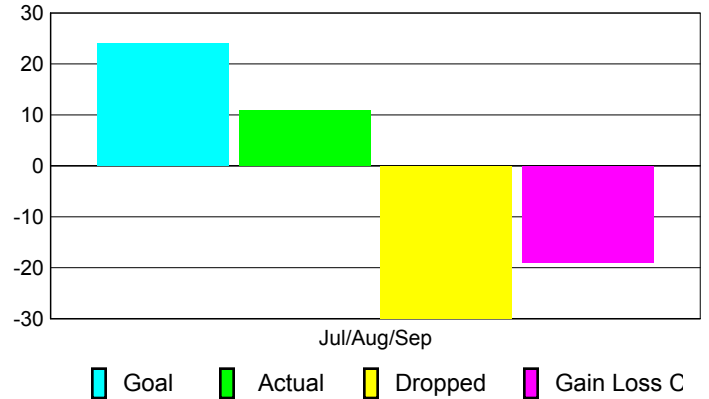

Membership Results 2010-2011

Goal, New, Dropped, Gain/Loss