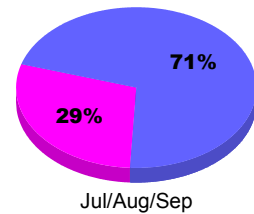

Membership Results
2010-2011

Membership
2009-2010

Month	Net Memb Goal	Actual New Memb	Actual Dropped Memb	Gain/Loss of Memb	Gain/Loss of Memb
Jul/Aug/Sep	24	11	-30	-19	20
Totals	24	11	-30	-19	20

Membership Results 2010-2011

Goal, New, Dropped, Gain/Loss

Comparison of Membership Gain/Loss

Current Year Compared to the Previous Year

Gender Comparison 2010-2011

Male Female